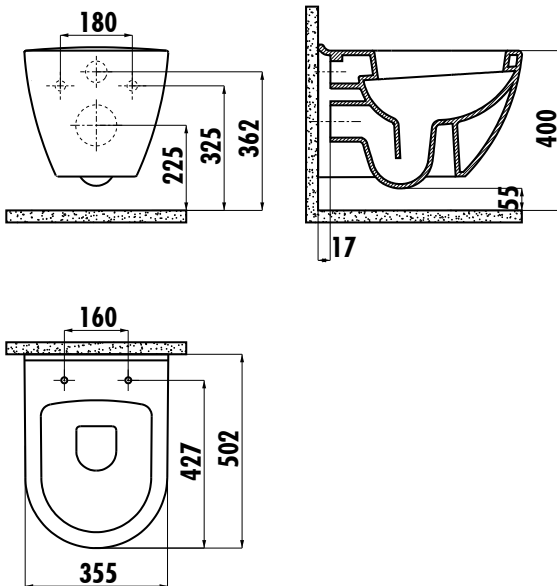

TECHNICAL DRAWING

SPECIFICATIONS

Creavit keeps its rights of making any change to the products.

Quality
Management
Systems

Customer Satisfaction
Certificate

Environmental
Management
System

LGA

Germany Accreditation
Certificate

kiwa

Netherlands
Accreditation Certificate

GOST - R

Russia Accreditation
Certificate

UkrSEPRO

Ukraine Accreditation
Certificate

Israel
Accreditation
Certificate

Nigeria Accreditation
Certificate

European Accreditation
Certificate

Turkish
Accreditation
Certificate