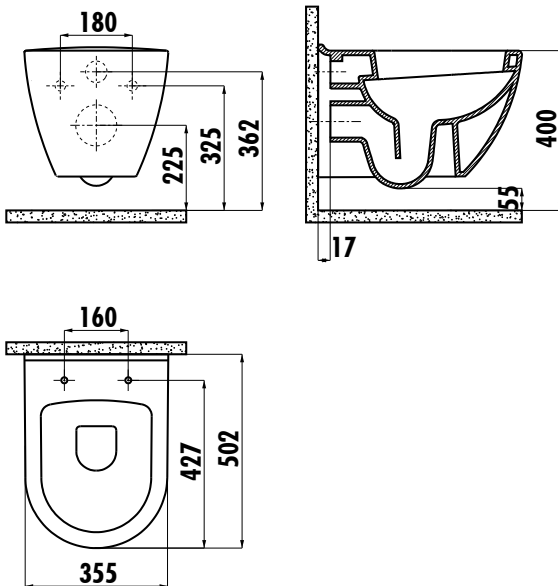

TECHNICAL DRAWING

SPECIFICATIONS

Creavit keeps its rights of making any change to the products.

Quality Management Systems

Customer Satisfaction Certificate

Environmental Management System

LGA

Germany Accreditation Certificate

kiwa

Netherlands Accreditation Certificate

GOST - R

Russia Accreditation Certificate

UkrSEPRO

Ukraine Accreditation Certificate

SII

Israel Accreditation Certificate

SON

Nigeria Accreditation Certificate

CE

European Accreditation Certificate

TSE

Turkish Accreditation Certificate